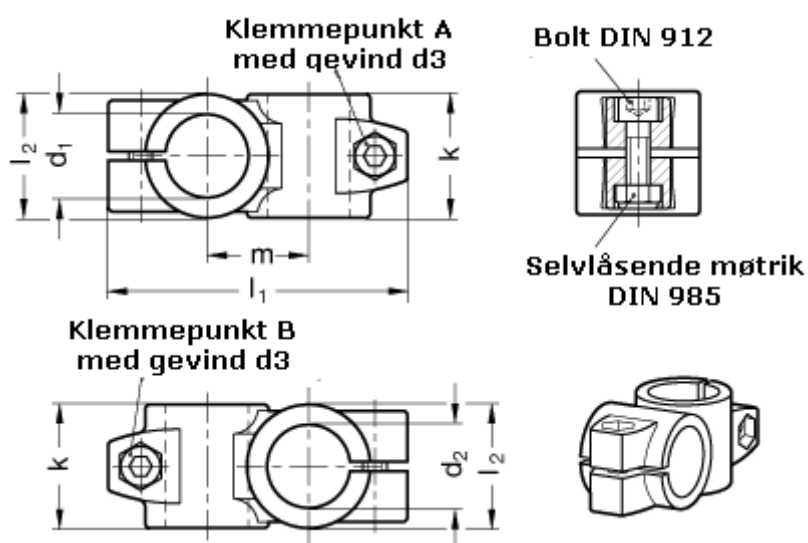

Article number: 20132B35B35562SW
Description: E+G 2-way pipe clamp
GN 132-B35-B35-56-2-SW

Measures

Adjustable clamp lever = GN 911-M10-40 have to be ordred separately

d1	= 35
d2	= 35
d3	= M10
k	= 56
l1	= 125.0
l2	= 56
m	= 45